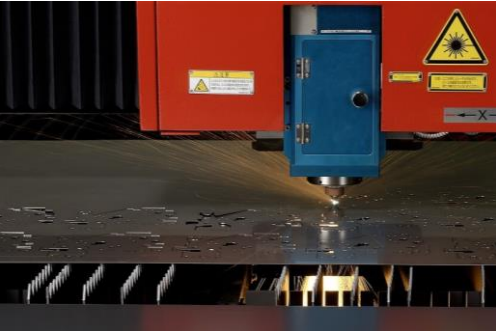

Regency Power Generation

Regency is the premium power solutions provider which offers a range of custom gas and diesel power solutions to business across the country, including large rental fleets. The company combines standby, prime and continuous power solutions with servicing, support and backup all in one place.

www.regency-generators.co.uk
technical@regency-generators.co.uk

RG Laser

RG Laser is a specialist in laser profile cutting. The firm has over ten years' experience in cutting and its high-powered 4kw Amada LC X1 laser can process mild steel, stainless steel and aluminium up to 20mm thick. RG Laser also offers in-house folding: the company's five-axis CNC Amada 100-ton press folds up to 2500mm in length.

<https://rglaser.co.uk/>

RH Displays & Exhibitions Ltd

If you need award-winning environments for exhibitions, events and interiors, RH Displays & Exhibitions Ltd is the company to call! Their skilled and dedicated team turns ideas into reality, bringing your brand to life and creating lasting experiences on a global scale. RH Displays & Exhibitions Ltd has a design studio, offices, workshop and storage facility in Sleaford and can manage a project from concept to completion.

www.rhexhibitions.co.uk